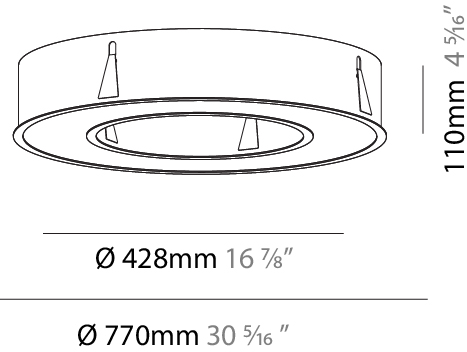

GENERAL

Series: Glorious
 Subseries: Glorious
 Brand: Prolicht
 Division: Architectural
 Mounting Type: Surface
 Mounting Location: Ceiling
 Subcategory: Ambient

PHYSICAL

Shape: Round
 Diameter (mm): 750
 Diameter (in): 29 1/2
 Height (mm): 120
 Height (in): 4 3/4
 Light Distribution: Direct
 Weight (kg): 7.044
 Weight (lbs): 15.50
 Diffuser: PMMA - Opal or Micro-Prism
 Fixture Finish: SSR / BKV / CWI / CRY / HAB / LAG / UFT / ITA / RUA / RUR / MIC / FTG / MYG / TWT / LOD / PUS / FRO / FUP / KIA / POP / BLS / SPG / MEY / GOH / GUM / CHC / COM / ABZ / JAG / OBR / MOS / ROR
 Fixture Material: Aluminum

GENERAL

Series: Glorious
Subseries: Glorious
Brand: Prolicht
Division: Architectural
Mounting Type: Recessed
Mounting Location: Ceiling
Subcategory: Ambient

PHYSICAL

Shape: Round
Diameter (mm): 770
Diameter (in): 30 ⁵ / ₁₆
Height (mm): 110
Height (in): 4 ⁵ / ₁₆
Min. Recessing Depth (mm): 120
Min. Recessing Depth (in): 4 ³ / ₄
Light Distribution: Direct
Weight (kg): 9.285
Weight (lbs): 20.47
Diffuser: PMMA - Opal or Micro-Prism
Fixture Finish: SSR / BKV / CWI / CRY / HAB / LAG / UFT / ITA / RUA / RUR / MIC / FTG / MYG / TWT / LOD / PUS / FRO / FUP / KIA / POP / BLS / SPG / MEY / GOH / GUM / CHC / COM / ABZ / JAG / OBR / MOS / ROR
Fixture Material: Aluminum
Cut-out Measurements: 760mm / 29 15/16" x 440mm / 17 5/16"

760mm x 440mm
29 15/16" x 17 5/16"

120mm
4 3/4"

10 - 15mm
3/8" - 9/16"

A37500-

PROJECT _____

TYPE _____

SPECIFIER _____

QUANTITY _____